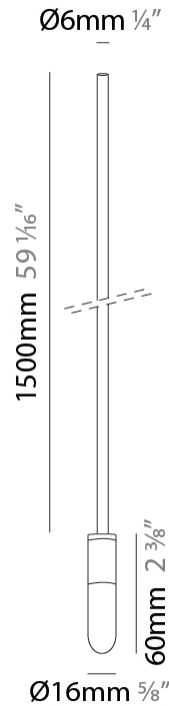

PROJECT
TYPE
SPECIFIER
QUANTITY
DATE

VIENI GIU SUSPENSION

D131588-

base number Finish
Options

1. To build a product code in our configurator select the specify button on the base model # product page
2. To build a manual product code on this datasheet choose from the options listed below in blue font and add the suffix to the base model #

GENERAL

Series: Vieni Giu
Partner: Knikerboker
Division: Design
Installation: Suspension
Product Type: Pendant
Mounting Location: Ceiling

PHYSICAL

Shape: Cylinder
Diameter (mm): 6
Diameter (in): 1/4
Height (mm): 1500
Height (in): 59 1/16
Max. Overall Height (mm): 3000
Max. Overall Height (in): 118 1/8
Fixture Finish: EWH / EBK / MAN / COF / PRD / GLD / SBN / MBN / SLF / GLF / CLF / BRL
Fixture Material: Aluminum
Cable Details: 1500mm / 59 1/16" Cable

ELECTRICAL

Lamp Type: LED
Input Wattage (W): 1.5
Dimming: Non-Dimmable
Driver Included: Yes
Driver Location: Integrated
Driver Type: Constant Voltage - Universal
Driver Class: Class 2
Input Voltage (V): 120 - 277
Output Voltage (V): 12

LED

Color Temperature (°K): 3000
Max. Delivered Lumen (lm): 220
CRI: >85 CRI
Lamp Life (hrs): 50000

OPTICAL

RATINGS AND CERTIFICATIONS

Certified By: Certified for North American Standards
IP rating: IP20